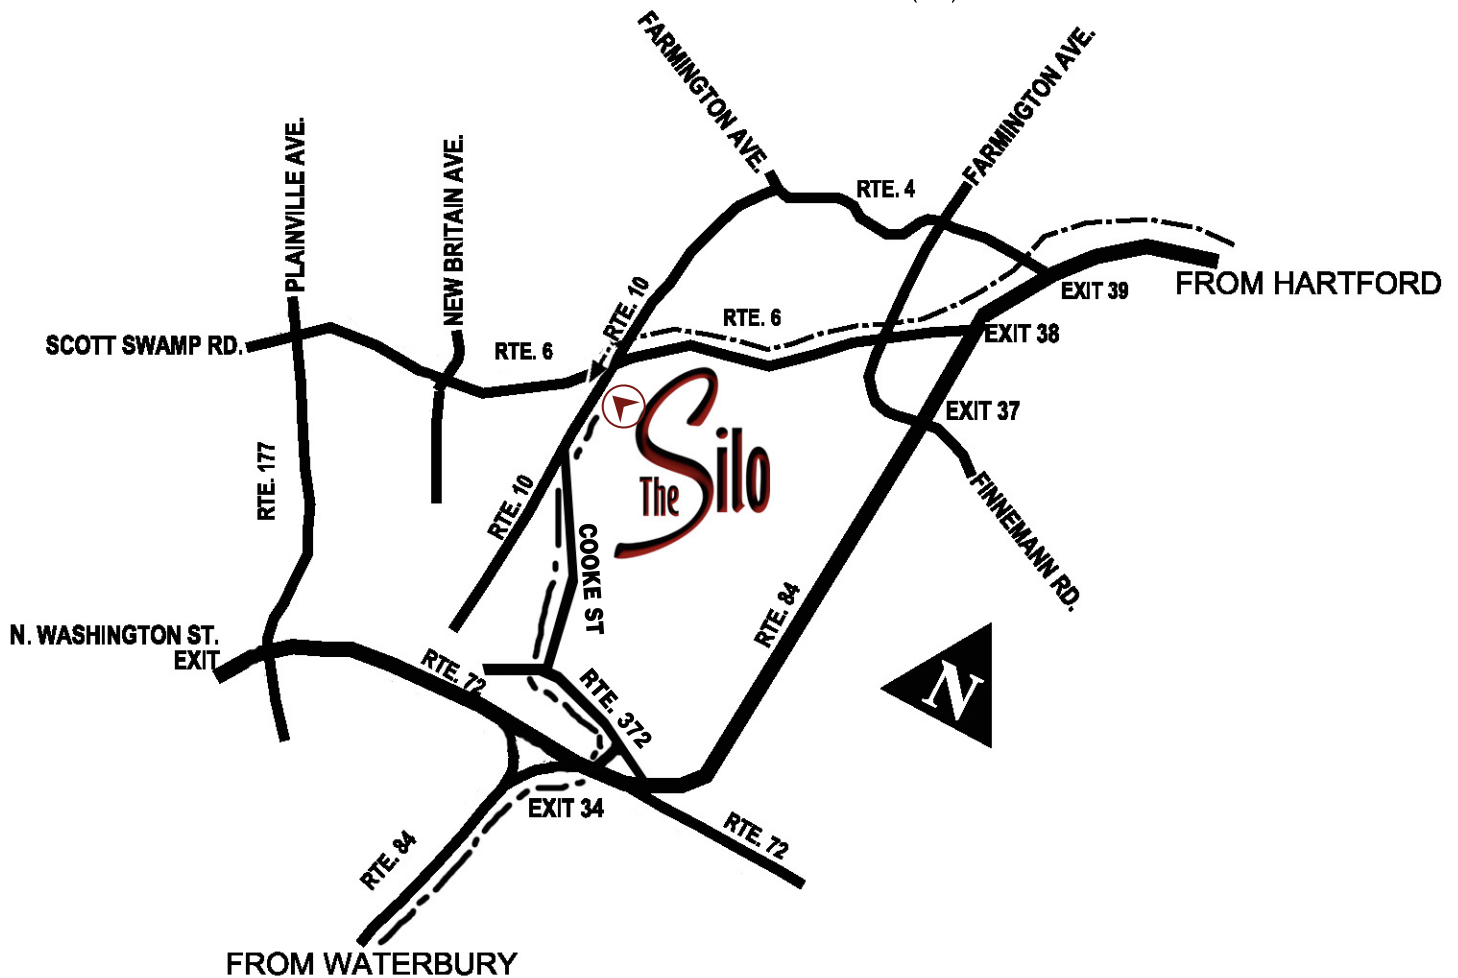

Directions to

The Silo Restaurant

330 Main Street (Route 10)
Farmington, CT. 06032
(860) 677-0149

From Hartford:

Rt. 84 West to exit 38
(Bristol Rt. 6)

Stay straight off exit

Travel approximately 3 miles.

At traffic light, Exxon gas station
on left hand side, take left to Rt. 10
The Silo Restaurant is located on
the left hand side (app. 500 feet)

From Waterbury:

Rt. 84 East to exit 34 (Crooked St. in Plainville)

Take left at traffic light off exit

Go straight until end of street

Take left at traffic light onto 372 west

Go straight, 1/2 mile to traffic light

Citgo gas station on right.

Take right onto Cooke St

Stay straight on Cooke St.

which merges to Rt. 10. (app. 1-1/2 miles)

Continue straight on Rt 10 (app. 1/2 mile)

The Silo Restaurant is located on left hand side